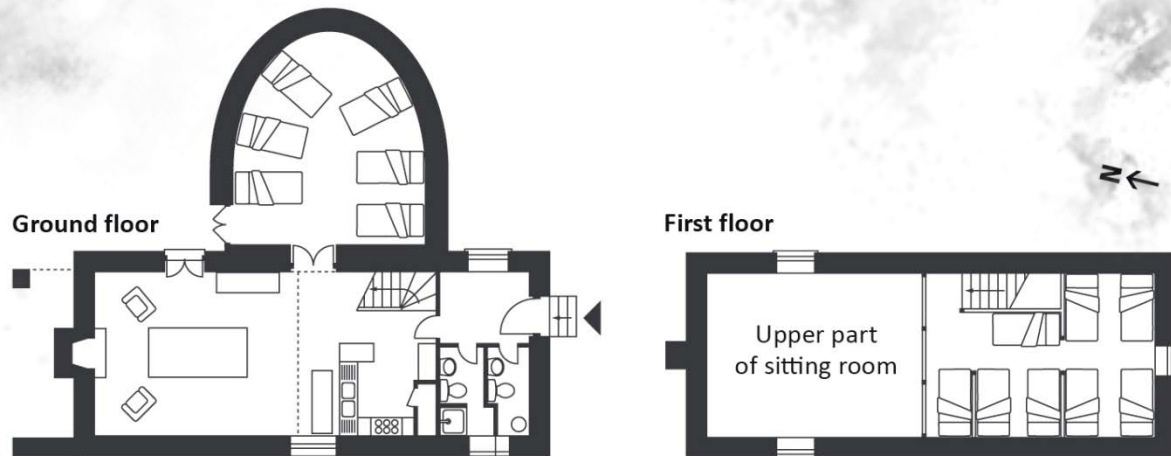

Later when engines replaced animal and man-power, the Barn housed one of the few mechanical contrivances on the island: the ancient 4½ horsepower Blackstone stationary engine. It ran on paraffin and powered the threshing box, chaff-cutter, grist-mill, circular saw and subsequently a sheep-shearing machine for which purpose it never really had sufficient speed.

The Barn - Floor Plan

History

Various farm buildings were built on Lundy by Sir John Borlase Warren in the 1770s, and a barn was mentioned in the letters written by the Irish steward, Mr Mannix, to Sir Aubrey de Vere Hunt in the 1820s. A barn is marked, too, on a map of 1820, in roughly the same position as the present one. It is curious, therefore, that it does not seem to appear, or at least not in the right place, in Mary Ann Heaven's drawing of the village in 1838.

It may be that the 18th century barn became ruinous and was rebuilt by Mr Heaven after 1838. His agent, Mr Malbon, does in fact refer to a new barn in 1839.